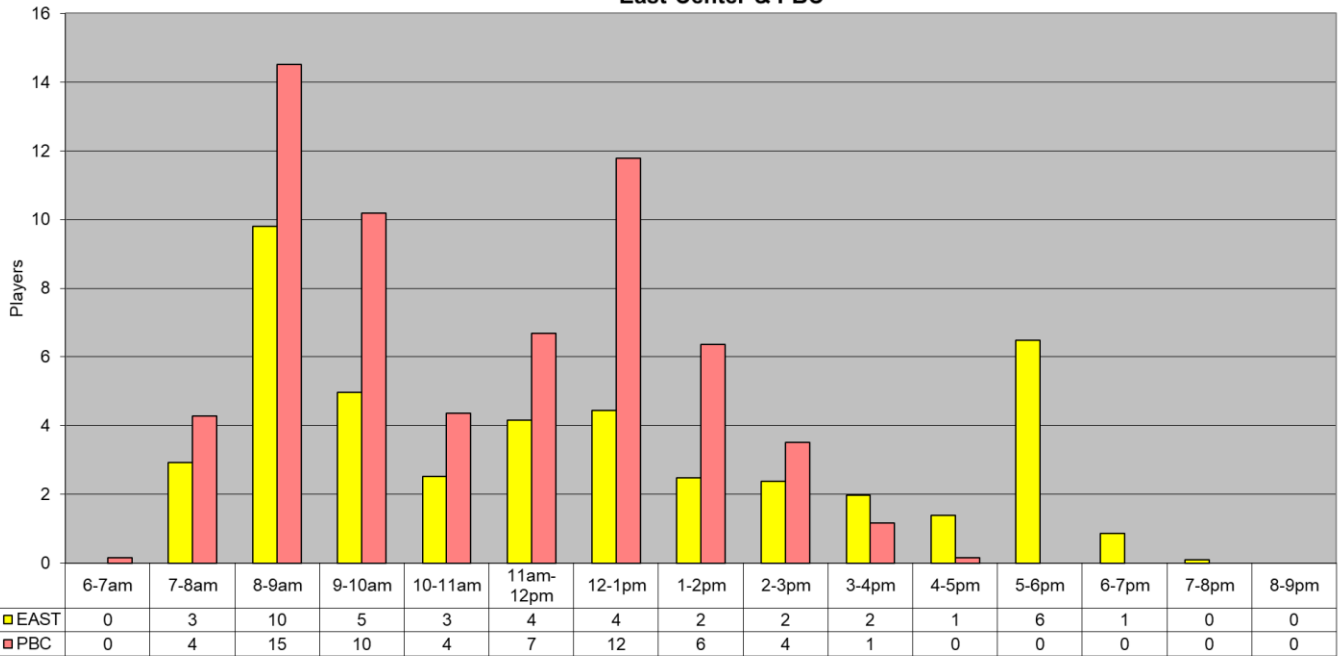

**December 2021 PickleBall Use
East Center & PBC**

**December 2021 PickleBall Use
Canoa Ranch**

| | | | | | | | | | | | | | | | |
|-----------------------------|------|------|------|------------------|---|----|----|----|---|---|---|---|---|---|---|
| Average - PickleBall by: Hr | 0 | 7 | 42 | 15 | 7 | 11 | 16 | 16 | 6 | 3 | 2 | 7 | 1 | 0 | 0 |
| Players | EAST | CR | PBC | Total (All CTRS) | | | | | | | | | | | |
| Tot Month | 1380 | 776 | 1958 | 4114 | | | | | | | | | | | |
| Per Day | 44.5 | 25.0 | 63.2 | 132.7 | | | | | | | | | | | |
| Avg Hr | 3.0 | 2.1 | 5.3 | 10.3 | | | | | | | | | | | |