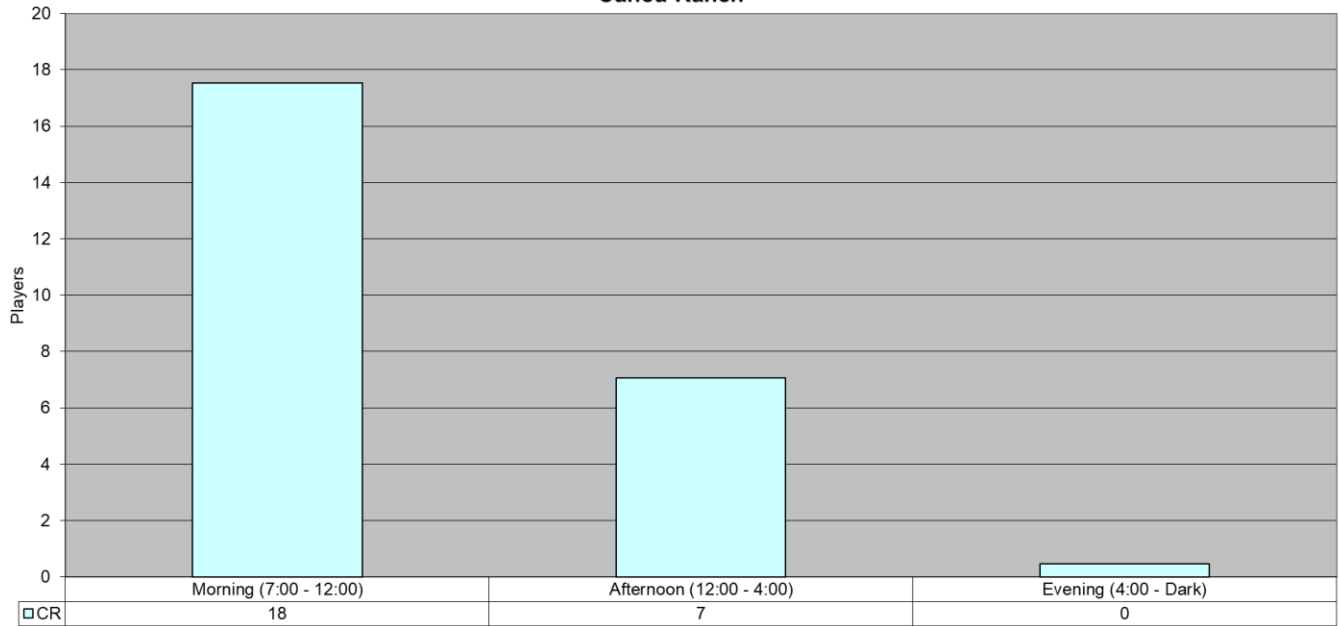

**December 2021 PickleBall Use
East Center & PBC**

**December 2021 PickleBall Use
Canoa Ranch**

| | | | | | | | | | | | | | | | |
|-----------------------------|------|------|------|------------------|---|----|----|----|---|---|---|---|---|---|---|
| Average - PickleBall by: Hr | 0 | 7 | 42 | 15 | 7 | 11 | 16 | 16 | 6 | 3 | 2 | 7 | 1 | 0 | 0 |
| Players | EAST | CR | PBC | Total (All CTRS) | | | | | | | | | | | |
| Tot Month | 1380 | 776 | 1958 | 4114 | | | | | | | | | | | |
| Per Day | 44.5 | 25.0 | 63.2 | 132.7 | | | | | | | | | | | |
| Avg Hr | 3.0 | 2.1 | 5.3 | 10.3 | | | | | | | | | | | |